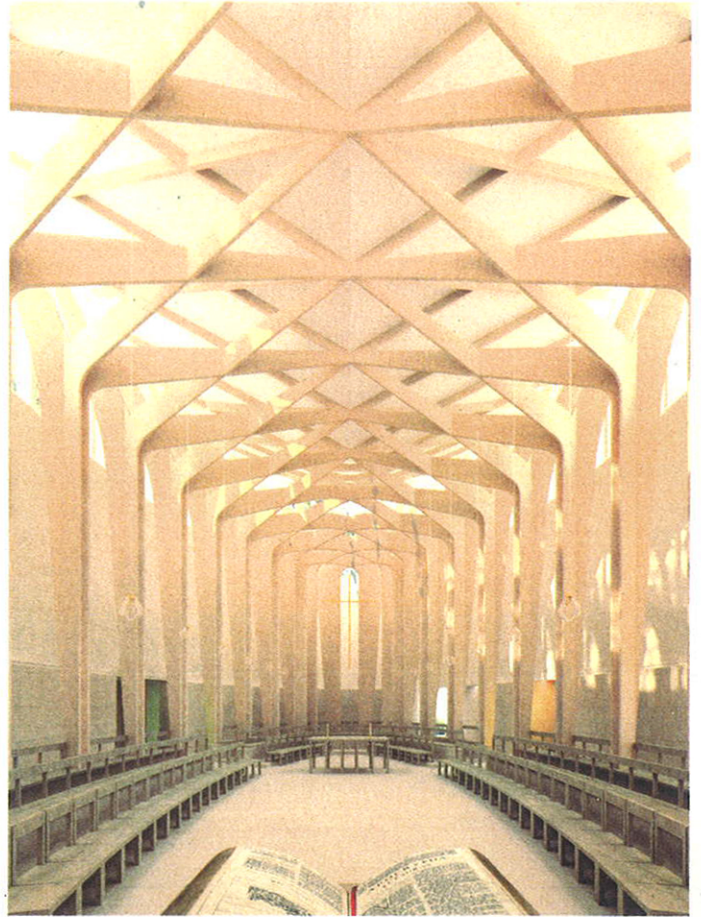

COMPETITION

Niall McLaughlin to design college chapel

Practice sees off rivals including Ushida Findlay and Terry Pawson with 'poetic' proposal for chapel

ALL IMAGES NIALL MCLAUGHLIN

Niall McLaughlin Architects has won the RIBA competition to design a new college chapel in Oxfordshire, seeing off an impressive shortlist including Massimiliano Fuksas and Ushida Findlay Architects.

The practice also beat fellow finalists Terry Pawson Architects and Sarah Hare Architects to land the project for the 'training' chapel – part of a larger expansion programme at Ripon College, Cuddesdon.

David Morley, the RIBA

architectural adviser to the judging panel, described the winning proposals as 'poetic'.

He added: 'The elliptical shape, with its two focal points on the altar and lectern, is a brilliantly simple, innovative response to the traditional "college" configuration for a chapel.' *Richard Waite*